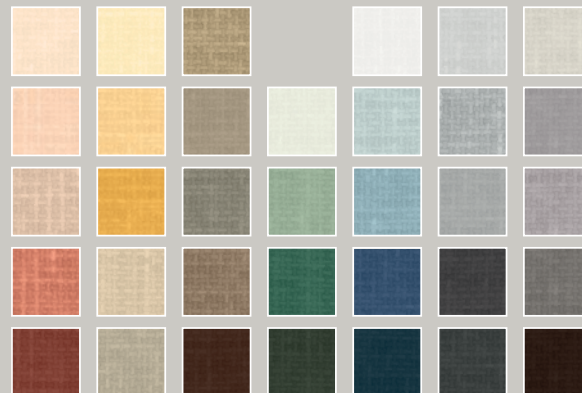

STATEMENT DESIGN. FLAWLESS ACOUSTICS.

Rockfon® Canva

Create a powerful statement and brilliant acoustics in a single design element. Rockfon Canva products are available in a curated palette of 34 beautiful colours designed to promote wellbeing. Or, if you prefer, they can be custom designed to suit the mood, function or brand of any space. Canva's modular form and detachable canvases mean you simply order a new canvas to refresh the look when tenants or room functions change.

Acoustics

Class A sound absorption

Formats

Wall panels
Hanging dividers
Floor screens

Dimensions

Thickness 61mm

Wall panels

600 x 900mm
1200 x 900mm
900 x 1800mm
1800 x 1200mm
2400 x 1200mm
3000 x 1200mm
2400 x 1800mm

Hanging dividers

600 x 1800mm
900 x 1800mm
1200 x 1800mm

Floor screens

1000 x 1300mm
1200 x 1800mm
1700 x 1300mm

Frame options

Black matte
White matte

Canvas colours

34 Colours of Wellbeing